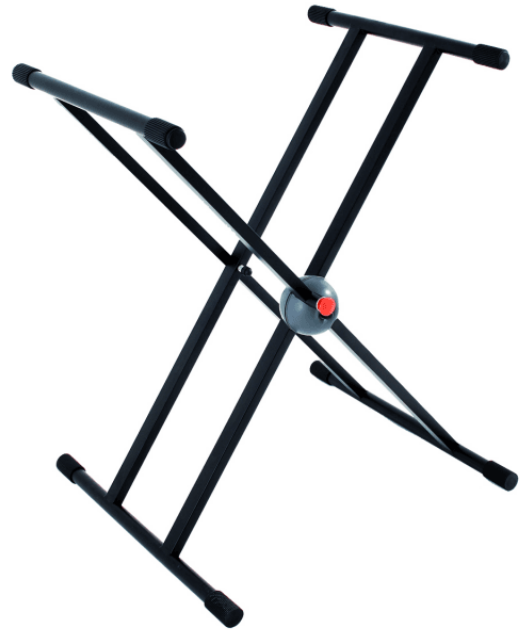

SPH-1200

EXPANDABLE DOUBLE FRAME KEYBOARD STAND

Expandable single frame keyboard stand. Sturdy construction, light and stable featuring an innovative adjusting sphere system. Epossidic painting ensures great durability. Max load: 50kg.

SPH-1200

EXPANDABLE DOUBLE FRAME KEYBOARD STAND

PRODUCT DETAILS

KEY FEATURES

Double 30x20mm steel frame and 28mm tubular arms

Epoxy painting for great durability

Innovative sphere system for quick and accurate setting

Adjustable feet for maximum stability

Expandable through SPH-500 arms

Colour: black

SPECIFICATIONS

| | |
|---------------------|------------------|
| Max. load | 50kg |
| Frame | 30x20mm (double) |
| Tubular arms | 28mm |