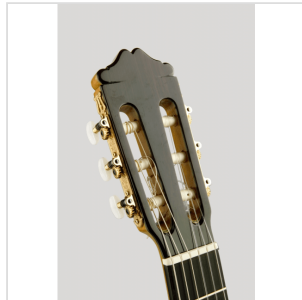

90

CONCERT CLASSICAL GUITAR

Concert classical guitar with solid German spruce or red cedar top and solid Indian Rosewood sides and back, hand made entirely in Spain with highly selected solid woods. Official three years guarantee by the producer MANUFACTURAS DE ALHAMBRA.

CONCERT CLASSICAL GUITAR

PRODUCT DETAILS

KEY FEATURES

TOP: red cedar

BACK AND SIDES: Solid Indian Rosewood

NECK: Spanish cedar

FINGERBOARD: Ebony

MACHINE HEADS: Luxury Gold plated

Scale length: 650 mm

Nut width: 52 mm

Upper Bout thickness: 100 mm

Lower Bout thickness: 107 mm

Neck thickness @ 1st fret: 22 mm

Neck thickness @ 12th fret: 25 mm

Hardcase included