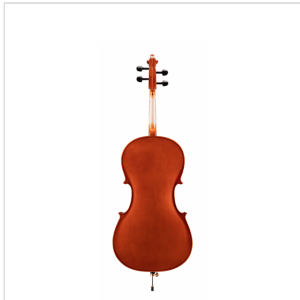

VSPCE-12

1/2 CELLO WITH SOLID SPRUCE TOP

Virtuoso student plus offers a rich sound thanks to the solid spruce top. Built in traditional design with light brown painting and all parts are made of quality materials. Coming with bags and bow, it's a great instrument for advanced students.

VSPCE-12

1/2 CELLO WITH SOLID SPRUCE TOP

PRODUCT DETAILS

KEY FEATURES

Solid spruce top

Maple back and sides laminated

Maple neck

ebony fingerboard

Painted purfling

Ebony nut

Ebony pegs

Maple bridge, French Style

Diecast metal tailpiece with 4 fine tuners

Included wood bow with octagonal stick and natural hair

Padded carrying bag with bow pocket and carrying straps