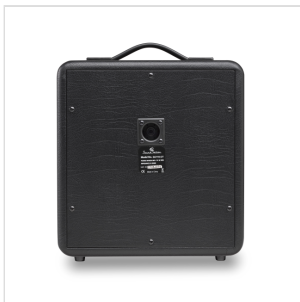

GC110-CT

1X10" GUITAR CABINET EQUIPPED WITH CELESTION TUBE

Guitar cabinet featuring 1x10" Celestion Tube woofer, ultra compact, light and portable.

The 10" Celestion Tube woofer provides refined crystal tone, perfect for Soundsation Quark 45 micro-head.

GC110-CT

1X10" GUITAR CABINET EQUIPPED WITH CELESTION TUBE

PRODUCT DETAILS

KEY FEATURES

Ultra compact and light guitar cabinet featuring 10" Celestion Tube woofer, a perfect match for Quark 45 micro head.

Power: 30 W

Impedence: 8 ohm

Rear handle

Built in MDF

SPECIFICATIONS

Power	30 W
Impedence	8 ohm
Weight	8 kg
Dimensions (W×H×D)	310 X 210 X 320
Woofers	1 x 10" Celestion Tube