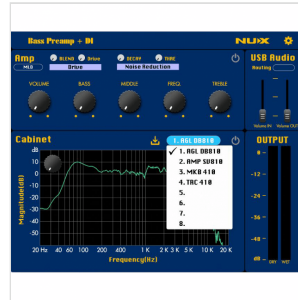

# NBP-5 BASS PREAMP + DI STOMPBOX

MLD signature Bass Preamp + DI features fully sweepable midrange frequencies in addition to bass and treble controls. The preamp sound is designed by the respected musician Melvin Lee Davis, who roked together with NUX for creating a pedal with a huge range of action. Built-in Amp Model & Cab Sim (Impulse Response) with software for avanced editing make this pedal a real must for demanding bass players.

### KEY FEATURES

Very versatile preamp pedal with Built-in Amp Model & Cab Sim (Impulse Response)

Balanced XLR DI OUT with switchable IR

Micro-USB B port to connect to PC/Mac to load different Virtual Cabinets through the NBP edit software