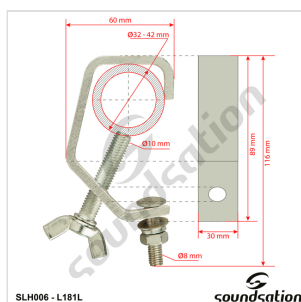

SLH006

ALUMINUM HOOK CLAMP FROM 32 TO 42 MM PIPE DIAMETER

Hook Clamp to hang up any mobile heads, projectors, or other kind of fixtures to lighting stand or truss systems with pipe diameters ranging from 32 to 42mm (from 1.26 to 1.65 in).

SLH006

ALUMINUM HOOK CLAMP FROM 32 TO 42 MM PIPE DIAMETER

PRODUCT DETAILS

KEY FEATURES

Locking Type: Screw

SWL (Safe Working Load): 35 kg

Pipe Diameter: From 32 mm (1.26") to 42 mm (1.65")

SPECIFICATIONS

Material	Aluminum
Size	60 x 116 x 30 mm
Net Weight	0,136 kg