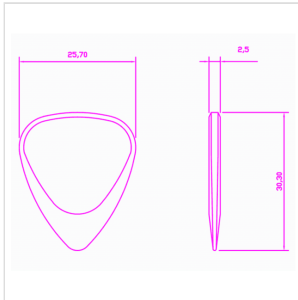

ZDT-CA-4

ZODIAC TONES "CANCER" 4 GUITAR PICKS

Zodiac Tones are based upon the Classic 351 shape. They are CNC Milled to tight tolerances and are 2.5mm thick chamfering down to a playing tip at 0.7mm thick. Born under the same sign as Carlos Santana.