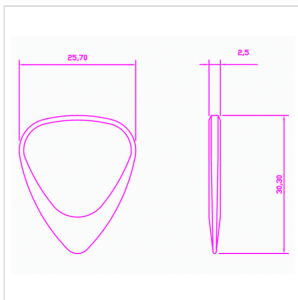

# ZODIAC TONES "SAGITTARIUS" 1 GUITAR PICK

Zodiac Tones are based upon the Classic 351 shape. They are CNC Milled to tight tolerances and are 2.5mm thick chamfering down to a playing tip at 0.7mm thick. Born under the same sign as Jimi Hendrix.