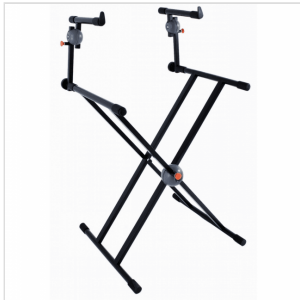

SPH-500

UNIVERSAL ADDITIONAL KEYBOARD ARMS

Additional keyboard arms, created to add a second keyboard to your set up. Conceived for SPHERE series stands, this item is actual a universal expansion suitable for any kind of stand. Steel 30x20mm frame, 28mm tubular arms, innovative sphere mechanism for quick and accurate setting.

SPH-500

UNIVERSAL ADDITIONAL KEYBOARD ARMS

PRODUCT DETAILS

KEY FEATURES

Innovative sphere mechanism

Frame: 30x20mm

Tubular arms: 28mm

Epossidic painting for great durability

Colour: black

SPECIFICATIONS

Frame	30x20mm
--------------	---------

Tubular arms	28mm
---------------------	------