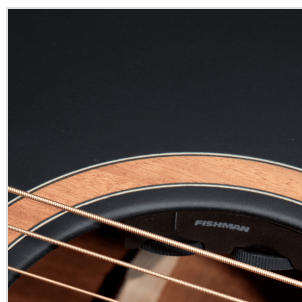

BA200-CTE

SHADOW SERIES CUTAWAY ACOUSTIC GUITAR WITH SOUNDHOLE FISHMAN PREAMP

SHADOW series were born to gather quality construction, tone, style and outstanding visual appeal. The black satin finish, the Gold machine heads with black satin button and the solid top deliver remarkable quality and look, while the Fishman SON-GT2 preamp in the CTE version is perfect for live and studio performances.

BA200-CTE

SHADOW SERIES CUTAWAY ACOUSTIC GUITAR WITH SOUNDHOLE FISHMAN PREAMP

PRODUCT DETAILS

KEY FEATURES

Body: solid sitka spruce (top) + mahogany (back & sides)

Neck: set-in mahogany

Tastiera: Eco-rosewood (CITES compliant)

Frets: 20

Machine heads: Grover Black

Bridge: Eco-rosewood (CITES compliant)

Machine heads: gold with black satin button

Front binding and back strip: mahogany + maple

Preamp: Fishman SON-GT2

Equipped with d'Addario EXP

Colour: Matte Black

SPECIFICATIONS

Scale 648 mm

Nut 43.2 mm