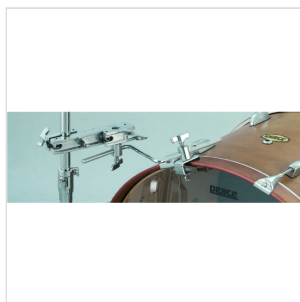

DA-201 HI-HAT ATTACHMENT

The broad scope of modern music demands more percussive drum setups. Drummers need convenient access to a variety of percussion voices without sacrificing space on the kit.

Peace's new **CLAMP-IT™** Accessory Clamps create unlimited flexibility of placement by attaching our **multi-angle** adjustable accessory clamps to other essential stands.

Mount an extra pair of hi-hats, a splash cymbal, a cowbell, or even an additional crash cymbal at any angle with CLAMP-IT™ on any stand, and a world of options is within easy reach.

PRODUCT DETAILS

KEY FEATURES

Hi-hat Clamp - Suggested for double bass drum sets