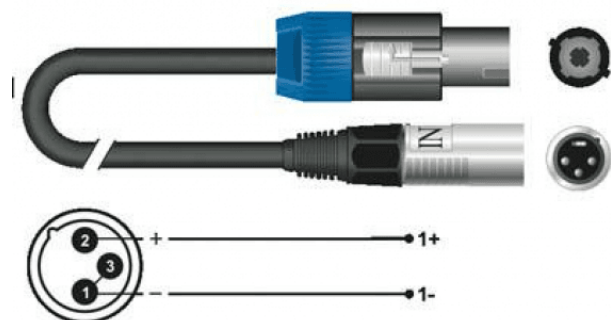

SC92BK015GD

X-LEAD SC92GD SERIES SPEAKER CABLE, SPEAKON 4 POLES FEMALE - XLR 3 POLES MALE / 1.5 MT

These twinaxial speaker cable lines are a valid product to connect speaker systems with long cable run and large conductor areas or shorter bridge cables with lower power requirements. The section of 1.0 mm² satisfies a wide range of requirements. It is supplied with robust PE insulation and a flexible PVC jacket suitable to all sort of applications.

-  SPK4M Neutrik Connector
-  BC82 - BC84 SPK Speaker Cable
-  SP61XNM NEUTRIK 3 Pin XLR Connector, Male Plug

SC92BK015GD

X-LEAD SC92GD SERIES SPEAKER CABLE, SPEAKON 4 POLES FEMALE - XLR 3 POLES MALE / 1.5 MT

PRODUCT DETAILS

KEY FEATURES

Connectors: Speakon 4 poles female SPK4M / XLR 3 poles male SP61XNM INCO

Twinaxial BC82SPK speaker cable

Wire area: 1.00 mm²

Cable diameter: 7.0 mm

PVC jacket

PE insulation grants very low capacity

Flexible, easy winding

Application: live, studio

Length: 1.5 mt

SPECIFICATIONS

Wire area 1.00 mm²

Cable diameter 7.0 mm

PVC jacket

Connectors Speakon 4 poles female SPK4M / XLR 3 poles male SP61XNM INCO