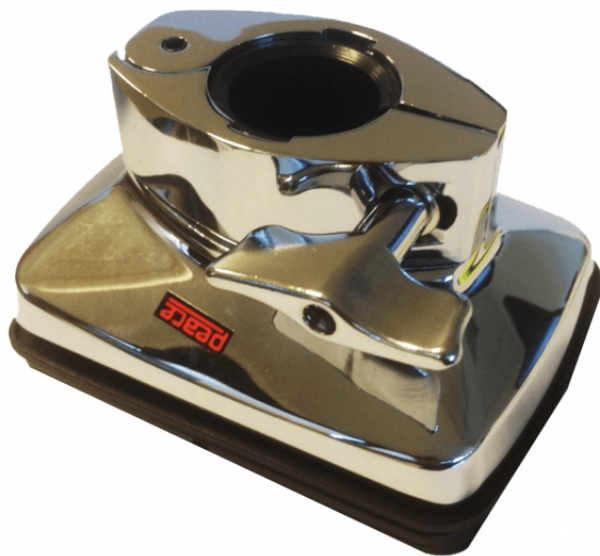

DA-278

SINGLE TOM BASS DRUM BRACKET

The increasing demand of expanded drumsets need the introduction of innovative and specific accessories.

PEACE's **Toms and Floors Toms Mounting** accessory line allows everyone to position the drums exactly in the way you need.

PRODUCT DETAILS

KEY FEATURES

Accepted tube diameter: 1"

Finish: chrome