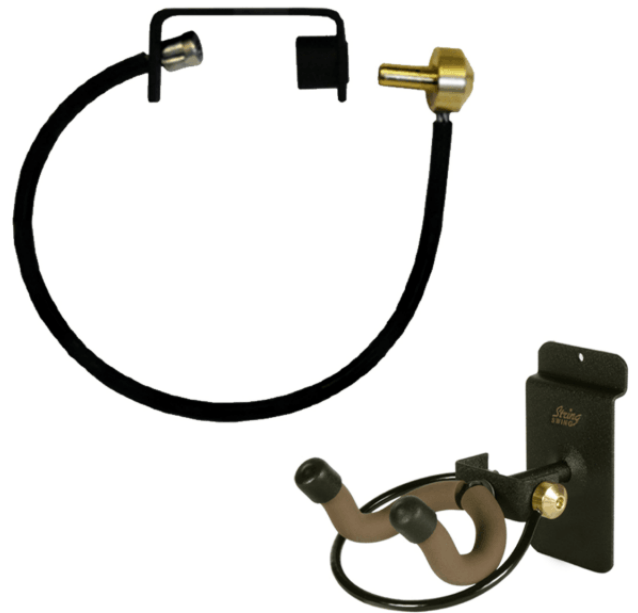

CC21

GUITAR DISPLAY SECURITY LOCK

Guitar Display Security Lock that reduces handling of instruments on display and prevent theft. Fits "Wide" series hangers. Anti-Theft!

PRODUCT DETAILS

KEY FEATURES

Reduces handling of instruments on display

Fits "Wide" series hangers