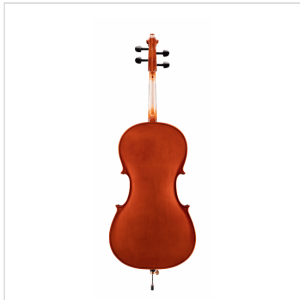

VSPCE-34

3/4 CELLO WITH SOLID SPRUCE TOP

Virtuoso student plus offers a rich sound thanks to the solid spruce top. Built in traditional design with light brown painting and all parts are made of quality materials. Coming with bags and bow, it's a great instrument for advanced students.

VSPCE-34

3/4 CELLO WITH SOLID SPRUCE TOP

PRODUCT DETAILS

KEY FEATURES

Solid spruce top

Maple back and sides laminated

Maple neck

ebony fingerboard

Painted purfling

Ebony nut

Ebony pegs

Maple bridge, French Style

Diecast metal tailpiece with 4 fine tuners

Included wood bow with octagonal stick and natural hair

Padded carrying bag with bow pocket and carrying straps