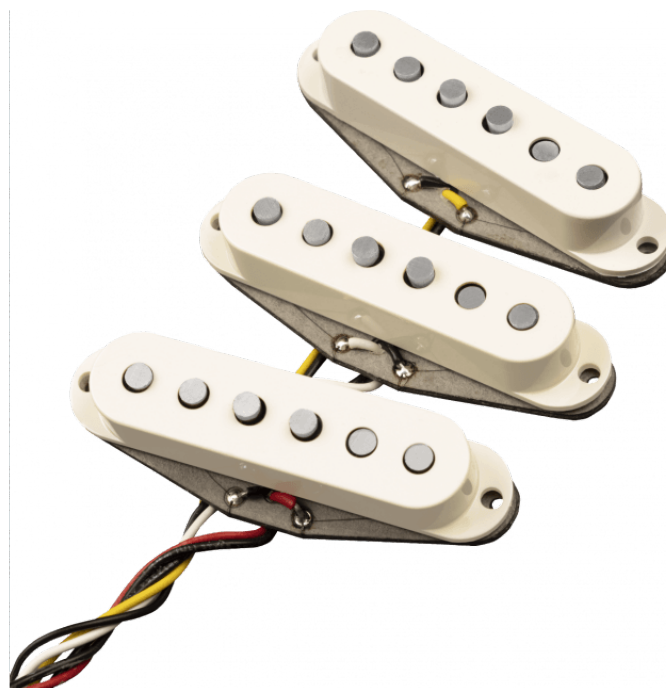

# PICKUP FENDER VINTERA '60S MODIFIED STRATOCASTER® PICKUP SET

Revoiced for hotter output and modern tones, while retaining the bell-like chime that put the Strat® on the map – the Vintera Modified 60s Stratocaster® single-coil pickup set has the power and articulation you need for any style of music.

Featuring vintage-inspired appointments – including enamel-coated magnet wire and staggered alnico pole pieces – and the balanced high-output players love, this pickup set delivers the perfect blend of vintage Strat tone and modern performance.

### KEY FEATURES

Enamel-coated magnet wire

Staggered pole pieces for balanced output

Reverse-wound/reverse-polarity middle pickup to eliminate hum

Non beveled alnico 5 magnets for more focus and dynamics

Wound and calibrated for each position