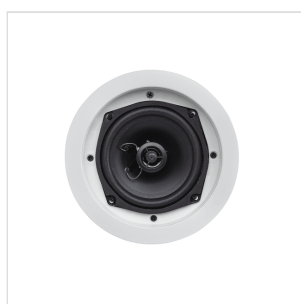

# 5.25" 2-WAY COAXIAL CEILING SPEAKER

GALA X Series offers powerful and accurate coaxial loudspeakers with woofer diameters ranging from 5,25" to 8", and powers from 20W to 40W RMS. They can be used with standard 70/100V professional amplifiers, and provide transparent and brilliant sound. They are therefore suitable for any application of music distribution at higher volume levels.

The housing of GALA X speakers is made of high quality ABS. They also feature 0.5" Mylar-dome tweeters, polypropylene enforced woofers, and aluminum removable grille, which make these speakers suitable for humid environments.

Installation is very easy, thanks to the quick mounting system with 4 screws. These screws are hidden behind the grill, and offer an elegant and minimalist design. The built-in line transformers allow the use with 70/100V lines, and offer two power taps to better adapt to different speaker arrangement and amplifier powers. They come in white color, but can be painted in any color.

### KEY FEATURES

2-Way Coaxial Loudspeaker

5.25" (135 mm) Woofer

20W RMS Power

High Excursion Polypropylene Woofer

Mylar-dome Precision Tweeter

Built-in 70/100V Line Transformer

Quick Mounting System