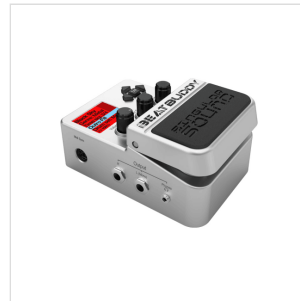

BEATBUDDY STOMPBOX DRUM MACHINE

BeatBuddy is the first stompbox drum machine that allows you to control tempo, style, fills, variations, accents keeping your hands on your instruments. No quantized programmed drumkits, only real drummers sampled at the highest quality (WAV 24 bit, 15 dynamics levels, poliphony) and advanced algorithms for transitions: nothing is comparable to BeatBuddy when you have to deal with realism. 220 preloaded songs on SD memory, 21 styles, 10 drumkits and unlimited possibility of customizing each song with the included software. You can also program your beats with external editors and import them in the BeatBuddy in MIDI format. You can share your songs in the dedicated BeatBuddy forum and get hundreds of new ideas from the online BeatBuddy community. If you want more you can also buy the dedicated footswitch or connect your BeatBuddy with external devices via MIDI (in/out). Great for songwriters, solo artists, baskers, practice and study: BeatBuddy is the revolutionary tool that every musician was waiting for!

BEATBUDDY STOMPBOX DRUM MACHINE

PRODUCT DETAILS

KEY FEATURES

The first stompbox drum machine that allows you to completely control tempo, style, fills, variations, accents and much more keeping your hands on your instruments