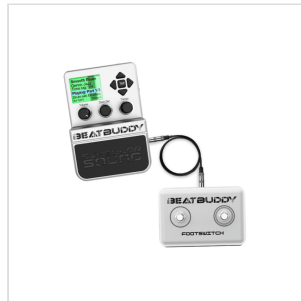

BEATBUDDY STOMPBOX DRUM MACHINE

BeatBuddy is the first stompbox drum machine that allows you to control tempo, style, fills, variations, accents keeping your hands on your instruments. No quantized programmed drumkits, only real drummers sampled at the highest quality (WAV 24 bit, 15 dynamics levels, poliphony) and advanced algorithms for transitions: nothing is comparable to BeatBuddy when you have to deal with realism. 220 preloaded songs on SD memory, 21 styles, 10 drumkits and unlimited possibility of customizing each song with the included software. You can also program your beats with external editors and import them in the BeatBuddy in MIDI format. You can share your songs in the dedicated BeatBuddy forum and get hundreds of new ideas from the online BeatBuddy community. If you want more you can also buy the dedicated footswitch or connect your BeatBuddy with external devices via MIDI (in/out). Great for songwriters, solo artists, baskers, practice and study: BeatBuddy is the revolutionary tool that every musician was waiting for!

BEATBUDDY STOMPBOX DRUM MACHINE

PRODUCT DETAILS

KEY FEATURES

The first stompbox drum machine that allows you to completely control tempo, style, fills, variations, accents and much more keeping your hands on your instruments