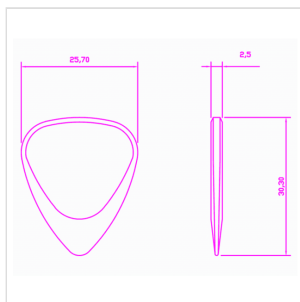

ZDT-LE-4

ZODIAC TONES "LEO" 4 GUITAR PICKS

Zodiac Tones are based upon the Classic 351 shape. They are CNC Milled to tight tolerances and are 2.5mm thick chamfering down to a playing tip at 0.7mm thick. Born under the same sign as Mick Jagger.