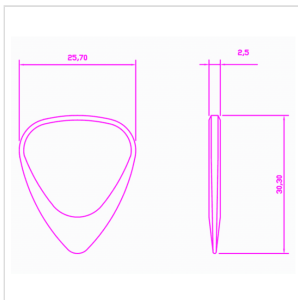

ZDT-CP-1

ZODIAC TONES "CAPRICORNUS" 1 GUITAR PICK

Zodiac Tones are based upon the Classic 351 shape. They are CNC Milled to tight tolerances and are 2.5mm thick chamfering down to a playing tip at 0.7mm thick. Born under the same sign as Elvis Presley.