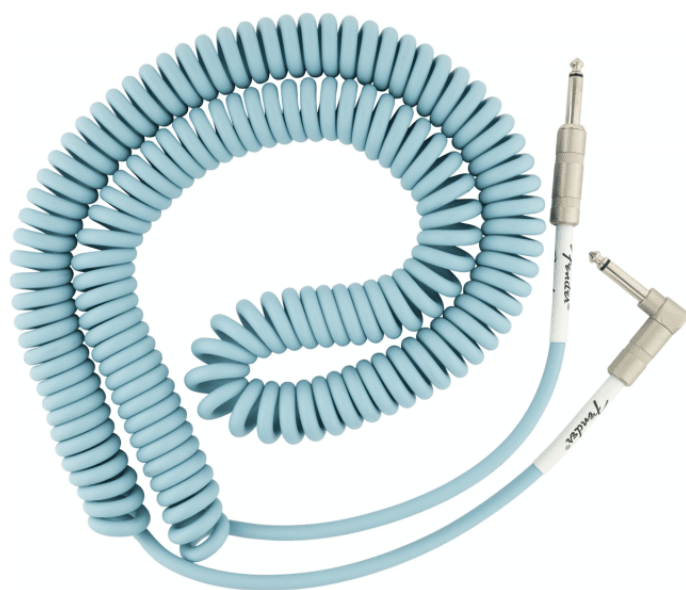

# ORIGINAL SERIES COIL CABLE STRAIGHT-ANGLE 30' DAPHNE BLUE

Fender Original Series cables were designed by combining solid construction—featuring spiral shielding and durable nickel-plated connectors—with inimitable Fender styling to create a high-performance, reliable choice for your cable needs in the studio and on stage. Available in 10', 15' and 18.6' lengths

# ORIGINAL SERIES COIL CABLE STRAIGHT-ANGLE 30' DAPHNE BLUE

---

### KEY FEATURES

30' coiled cable

Classic Fender colors

6.5mm outer diameter wire jacket

23 AWG

90% OFC spiral shielding

Nickel-plated connectors

Backed by a lifetime guarantee

Cable Ends: 1/4" Straight/Angle Jack

Color: Daphne Blue