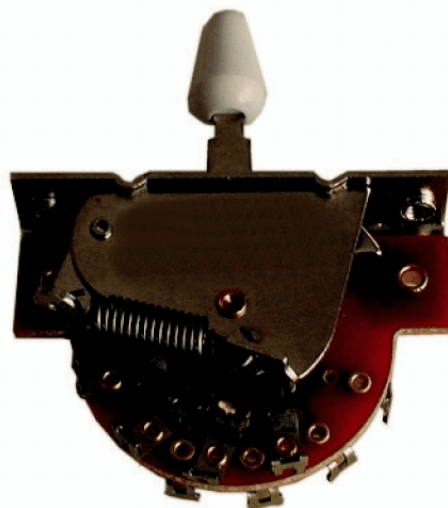

SW-40/3

# STRAT 3-WAY SWITCH (WHITE)

SOUNDATION parts is the official replacement parts program for any SOUNDSATION musical instrument and beyond. You can find guitar or bass replacement parts made in Japan for repairing or restore of most famous vintage and modern guitars.

### KEY FEATURES

White Knob

Strat Switch

3-Way