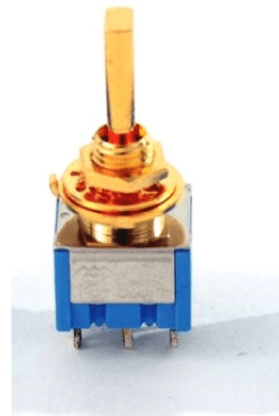

## SW70G ON/OFF/ON MINI SWITCH (GOLD)

SOUNDATION parts is the official replacement parts program for any SOUNDSATION musical instrument and beyond. You can find guitar or bass replacement parts made in Japan for repairing or restore of most famous vintage and modern guitars.

### KEY FEATURES

Position: On/Off/On

Finish: Gold