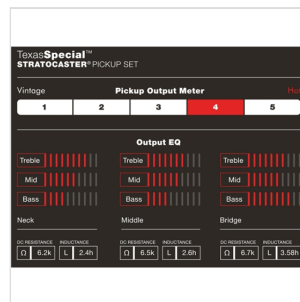

0992111000

CUSTOM SHOP TEXAS SPECIAL™ STRAT® PICKUPS, (3)

As Heard on

Fender American Special Stratocaster® guitars

Characterized by their midrange chirp, crystalline highs and tight bass, Fender Texas Special™ Strat pickups feature an overwound single-coil construction that produces big Texas-blues tone.

0992111000

CUSTOM SHOP TEXAS SPECIAL™ STRAT® PICKUPS, (3)

PRODUCT DETAILS

KEY FEATURES

Enamel-coated magnet wire for warm vintage tone

Staggered pole pieces for balanced output

Alnico 5 magnets for more focus and enhanced dynamics