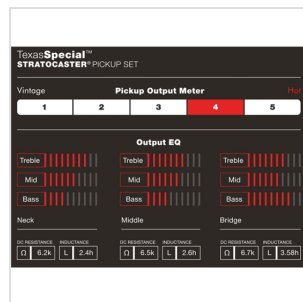

0992111000

CUSTOM SHOP TEXAS SPECIAL™ STRAT® PICKUPS, (3)

As Heard on

Fender American Special Stratocaster® guitars

Characterized by their midrange chirp, crystalline highs and tight bass, Fender Texas Special™ Strat pickups feature an overwound single-coil construction that produces big Texas-blues tone.

0992111000

CUSTOM SHOP TEXAS SPECIAL™ STRAT® PICKUPS, (3)

PRODUCT DETAILS

KEY FEATURES

Enamel-coated magnet wire for warm vintage tone

Staggered pole pieces for balanced output

Alnico 5 magnets for more focus and enhanced dynamics