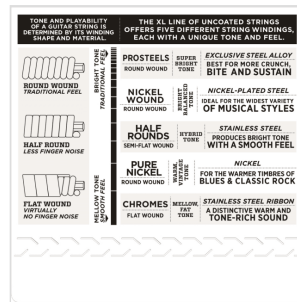

EHR330

HALF ROUND ELECTRIC GUITAR STRINGS, EXTRA-SUPER LIGHT, 8-39

D'Addario Half Rounds Electric Guitar Strings are round wound with stainless steel and then precision ground leaving the outer surface smooth and "semi flat." The result is a string with the tone and tension characteristics of round wound strings, with a smoother feel, similar to flat wound strings.

EHR330

HALF ROUND ELECTRIC GUITAR STRINGS, EXTRA-SUPER LIGHT, 8-39

PRODUCT DETAILS

KEY FEATURES

Extra Super light gauging with an exclusive semi-flat surface

Centerless ground stainless steel delivers round wound tension with a flatwound feel

Environmentally friendly, corrosion resistant packaging for strings that are always fresh

Made in the U.S.A. for the highest quality and performance

String Gauges: Plain Steel .008, .010, .015, Stainless Steel .022, .030, .039