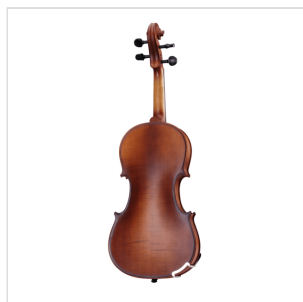

VPVI-18

1/8 VIRTUOSO PRO LINE VIOLIN WITH CASE AND BOW

Virtuoso Pro series is born to provide performing instruments to young players demanding for high quality violins built in the tradition of Italian luthiers. Materials, crafting, details and accessories, everything in the Virtuoso Pro series is at the top in its market range: solid spruce AA top, flamed solid maple back & sides, ebony fingerboard, boss pegs and chinrest, alloy aluminium with integrated individual adjuster tailpiece. Full accessoried with brazilian wood bow w/hexagonal section case, straps, rosin and strings.

VPVI-18

1/8 VIRTUOSO PRO LINE VIOLIN WITH CASE AND BOW

PRODUCT DETAILS

KEY FEATURES

Top: solid spruce AA

Back and sides: flamed solid maple

Binding: well done purfling (inlaid)

Bridge: maple

Fingerboard: ebony

Pegs and Chinrest: bosso

Tailpiece: Alloy alluminium with integrated individual adjuster

Finish: matt satin

Color: Antique Brown

Bow: Brazilian wood quality, hexagonal section, ebony frog, Eye Parisian mother of pearl, silver ring

Case: Preformed in brown with cream interior

Accessories: Rosin, Strings, Straps

Size: 1/8