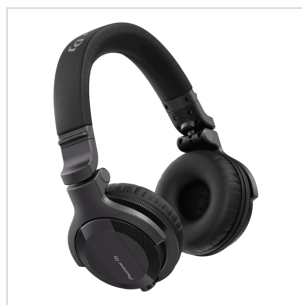

## HDJ-CUE1BT-K BLUETOOTH® DJ HEADPHONES

Start your DJ journey with HDJ-CUE1 headphones. These styled DJ headphones are built on DNA from our pro models but are available at a much more modest price. While these entry-level cans are our most affordable pair yet, they match many of the feature and quality benchmarks set by our professional headphones range. Choose the HDJ-CUE1 for a pro look and feel, rich sound, compact and flexible design, and high-quality finish. Enjoy specialist sound tuning inherited from the pro-level HDJ-X5; perfectly hear low frequencies in the bass and kick drums so you can mix precisely and know exactly what your friends will hear when you drop the next track. If you're interested in wireless headphones, check out the HDJ-CUE1 Bluetooth models. Including all the same features plus Bluetooth technology that enables you listen and play on the go, they're available in a range of colors to match your individual style.

# HDJ-CUE1BT-K BLUETOOTH® DJ HEADPHONES

Color: dark grey