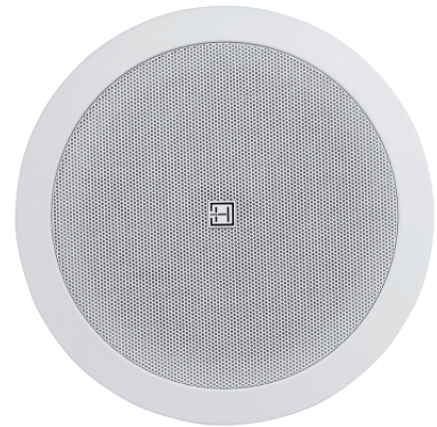

GALA-630XW

# 6.5" 2-WAY COAXIAL CEILING SPEAKER

GALA X Series offers powerful and accurate coaxial loudspeakers with woofer diameters ranging from 5,25" to 8", and powers from 20W to 40W RMS. They can be used with standard 70/100V professional amplifiers, and provide transparent and brilliant sound. They are therefore suitable for any application of music distribution at higher volume levels.

The housing of GALA X speakers is made of high quality ABS. They also feature 0.5" Mylar-dome tweeters, polypropylene enforced woofers, and aluminum removable grille, which make these speakers suitable for humid environments.

Installation is very easy, thanks to the quick mounting system with 4 screws. These screws are hidden behind the grill, and offer an elegant and minimalist design. The built-in line transformers allow the use with 70/100V lines, and offer two power taps to better adapt to different speaker arrangement and amplifier powers. They come in white color, but can be painted in any color.