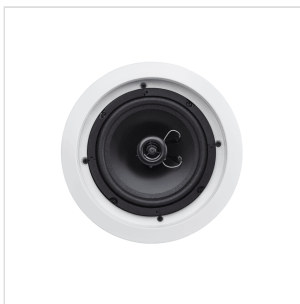

# 6.5" 2-WAY COAXIAL CEILING SPEAKER

GALA X Series offers powerful and accurate coaxial loudspeakers with woofer diameters ranging from 5,25" to 8", and powers from 20W to 40W RMS. They can be used with standard 70/100V professional amplifiers, and provide transparent and brilliant sound. They are therefore suitable for any application of music distribution at higher volume levels.

The housing of GALA X speakers is made of high quality ABS. They also feature 0.5" Mylar-dome tweeters, polypropylene enforced woofers, and aluminum removable grille, which make these speakers suitable for humid environments.

Installation is very easy, thanks to the quick mounting system with 4 screws. These screws are hidden behind the grill, and offer an elegant and minimalist design. The built-in line transformers allow the use with 70/100V lines, and offer two power taps to better adapt to different speaker arrangement and amplifier powers. They come in white color, but can be painted in any color.

### KEY FEATURES

2-Way Coaxial Loudspeaker

6.5" (165 mm) Woofer

30W RMS Power

High Excursion Polypropylene Woofer

Mylar-dome Precision Tweeter

Built-in 70/100V Line Transformer

Quick Mounting System