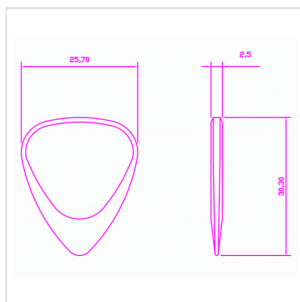

ZDT-VI-4

ZODIAC TONES "VIRGO" 4 GUITAR PICKS

Zodiac Tones are based upon the Classic 351 shape. They are CNC Milled to tight tolerances and are 2.5mm thick chamfering down to a playing tip at 0.7mm thick. Born under the same sign as BB King.