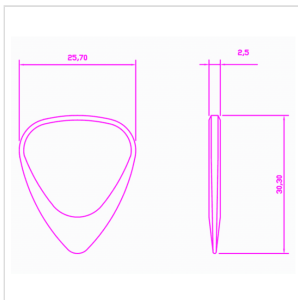

ZDT-AQ-1

**ZODIAC TONES "AQUARIUS" 1 GUITAR PICK**

Zodiac Tones are based upon the Classic 351 shape. They are CNC Milled to tight tolerances and are 2.5mm thick chamfering down to a playing tip at 0.7mm thick. Born under the same sign as Django Reinhardt.