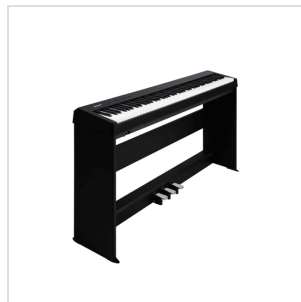

## NPS-1 BLACK STAND FOR NUX NPK-10 DIGITAL PIANO (BLACK)

If you want get more from your NUX NPK-10 digital piano, you shouldn't miss NPS-1, the wooden stand featuring 3 pedals conceived to fit any environment with elegance and style.

# NPS-1 BLACK STAND FOR NUX NPK-10 DIGITAL PIANO (BLACK)

### KEY FEATURES

Built in wood

3 built in pedals in ABS + Metal

Sober and elegant design fitting every environment

Finish: Black