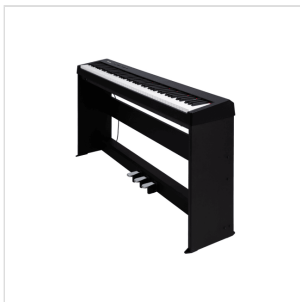

## NPS-1 BLACK STAND FOR NUX NPK-10 DIGITAL PIANO (BLACK)

If you want get more from your NUX NPK-10 digital piano, you shouldn't miss NPS-1, the wooden stand featuring 3 pedals conceived to fit any environment with elegance and style.

# NPS-1 BLACK STAND FOR NUX NPK-10 DIGITAL PIANO (BLACK)

### KEY FEATURES

Built in wood

3 built in pedals in ABS + Metal

Sober and elegant design fitting every environment

Finish: Black

### SPECIFICATIONS

**Weight**

12.5 kg

**Dimension**

1290(L)x300(W)x659.5(H) mm