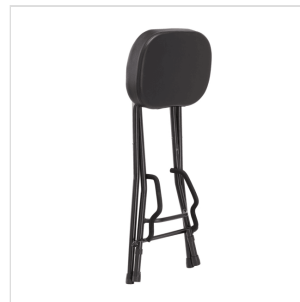

GSGT-500

GUITARIST STOOL WITH INTEGRATED GUITAR STAND

GSGT-500 is a stool conceived for guitarists. With a comfortable extra padded seat, it's equipped with a universal guitar stand to place your guitar at rest. The contact points are coated with anti scratch material to prevent damages to the instrument. Foldable, it's great for live or home use.

GSGT-500

GUITARIST STOOL WITH INTEGRATED GUITAR STAND

PRODUCT DETAILS

KEY FEATURES

Guitarist stool with integrate guitar stand

Comfortable extra padded seat

Coated contact points to avoid scratches to the instruments

Compact and foldable

Universal guitar stand suitable for all instruments

SPECIFICATIONS

Height	69,50 cm
Seat padding	7 cm
Seat dimensions (LxW)	35x26 cm
Base dimensions (LxW)	45x33 cm
Finish	black