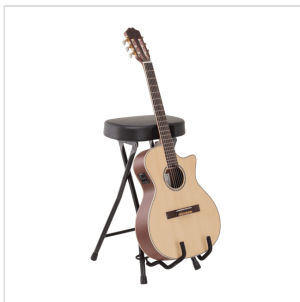

GSGT-500

GUITARIST STOOL WITH INTEGRATED GUITAR STAND

GSGT-500 is a stool conceived for guitarists. With a comfortable extra padded seat, it's equipped with a universal guitar stand to place your guitar at rest. The contact points are coated with anti scratch material to prevent damages to the instrument. Foldable, it's great for live or home use.

GSGT-500

GUITARIST STOOL WITH INTEGRATED GUITAR STAND

PRODUCT DETAILS

KEY FEATURES

Guitarist stool with integrate guitar stand

Comfortable extra padded seat

Coated contact points to avoid scratches to the instruments

Compact and foldable

Universal guitar stand suitable for all instruments

SPECIFICATIONS

Height	69,50 cm
Seat padding	7 cm
Seat dimensions (LxW)	35x26 cm
Base dimensions (LxW)	45x33 cm
Finish	black