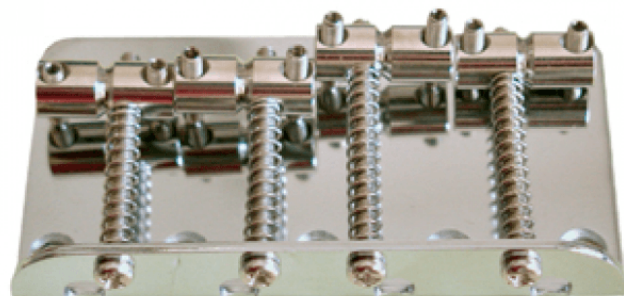

BB-100C

# STANDARD BRIDGE FOR ELECTRIC BASS (CHROME)

Bridge of high quality for electric bass.

BB-100C

# STANDARD BRIDGE FOR ELECTRIC BASS (CHROME)