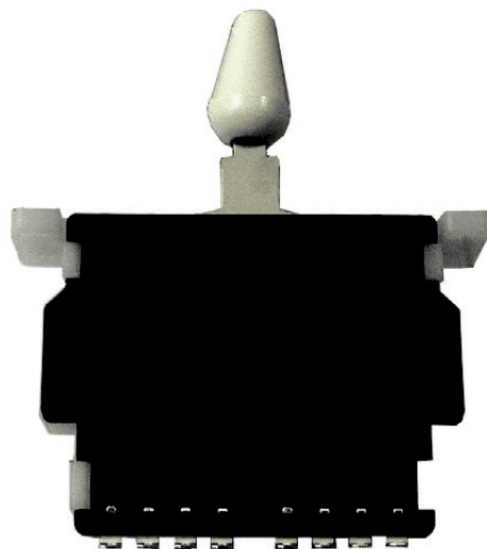

SW-55

STRAT 5-WAY SWITCH (WHITE)

SOUNDATION parts is the official replacement parts program for any SOUNDSATION musical instrument and beyond. You can find guitar or bass replacement parts made in Japan for repairing or restore of most famous vintage and modern guitars.

PRODUCT DETAILS

KEY FEATURES

White Knob

Strat Switch

5-Way

Plastic housing