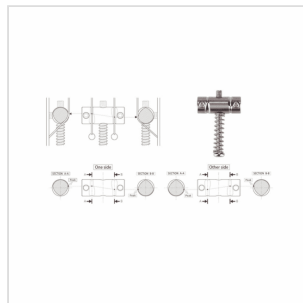

## TI-TC1-GG FIXED BRIDGE FOR TELECASTER (CHROME)

Traditional fixed bridge ideal as a quality replacement: Vintage style titanium saddles ensure a high precision, tuning stability and durability.

# TI-TC1-GG FIXED BRIDGE FOR TELECASTER (CHROME)

### KEY FEATURES

Fixed Bridge

Titanium "In-Tune" Saddle

### SPECIFICATIONS

Finishes	Chrome
String Space	10.8 mm