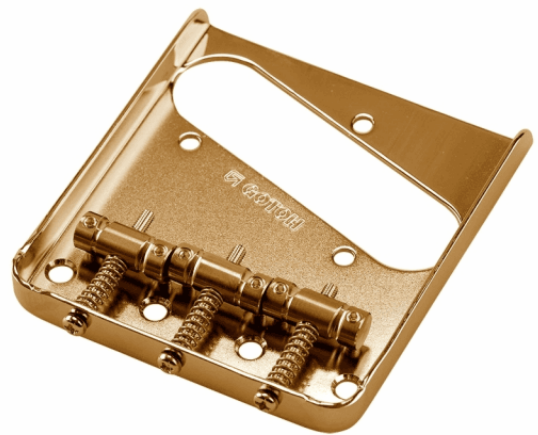

## TI-TC1-GG FIXED BRIDGE FOR TELECASTER (CHROME)

Traditional fixed bridge ideal as a quality replacement: Vintage style titanium saddles ensure a high precision, tuning stability and durability.

# TI-TC1-GG FIXED BRIDGE FOR TELECASTER (CHROME)

### KEY FEATURES

Fixed Bridge

Titanium "In-Tune" Saddle

### SPECIFICATIONS

Finishes	Chrome
String Space	10.8 mm