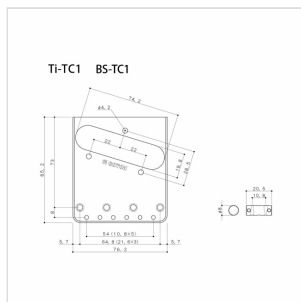

# TI-TC1-GG FIXED BRIDGE FOR TELECASTER (CHROME)

### SPECIFICATIONS

Finishes	Chrome
String Space	10.8 mm