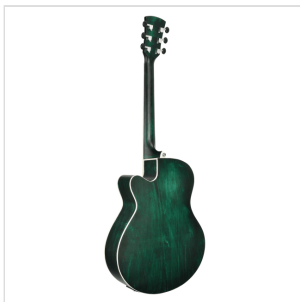

SAGUARO-HW-CE GR HAND WIPED CUTAWAY ACOUSTIC GUITAR W/PREAMP

Saguaro acoustic series gathers playability, quality craftsmanship and unique visual appeal using a special hand wiped finish. The E2-T preamp with built in tuner and balanced/unbalanced out delivers the flexibility you need for recording in studio and performing on stage.

SAGUARO-HW-CE GR HAND WIPED CUTAWAY ACOUSTIC GUITAR W/PREAMP

PRODUCT DETAILS

KEY FEATURES

Shape: mini jumbo cutaway

Top, back and sides: linden

Fretboard: eco-rosewood (CITES compliant)

Headstock with engraved logo

Total length: 101cm (40")

Width: 9.8cm

Diecast machine heads (chrome)

Preamp: E2-T w/tuner and balanced/unbalanced out

Hand wiped special finish, each guitar is unique

Color: hand wiped green