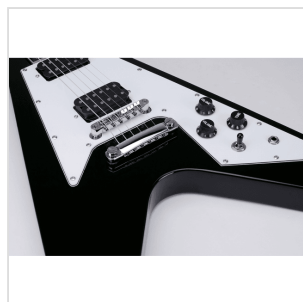

# V-SHAPED ELECTRIC GUITAR WITH 2 HUMBUCKERS AND TUNE O MATIC BRIDGE

---

A cornerstone, a shape that turned hard rock and metal history into legend. V-shaped solid mahogany body for deep tone and stunning visual appeal, maple neck, rosewood fretboard. 22 frets, 2 humbuckers for raging bite and unmatched sustain, chromed hardware, white pickguard. 3-way switch and volumes/tone controls for accurate tone shaping. A perfect choice rock, hard rock and metal music.

# V-SHAPED ELECTRIC GUITAR WITH 2 HUMBUCKERS AND TUNE O MATIC BRIDGE

### KEY FEATURES

Body: solid mahogany

Neck: maple

Tastiera: rosewood

Frets: 22

Machine heads: diecast chrome

Bridge: tune o matic

Pick ups: 2 humbuckers

Switch: 3 way

Pots: 2 volume/tone

White pickguard

Colour: black