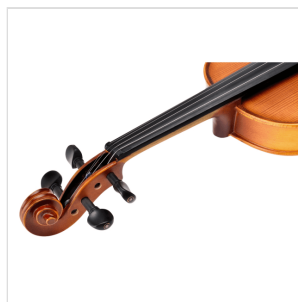

# 1/2 VIRTUOSO STUDENT PLUS VIOLIN WITH CASE AND BOW

---

Virtuoso Student pro series is the perfect choice for beginners demanding for affordable quality and playability. Virtuoso Student provides woods, finishes, crafting and details definitely unmatched in this market range, coming out with ebony with integrated individual adjuster tailpiece, bow, case, straps and rosin. A very complete hi-value deal.

### KEY FEATURES

Top: carved solid spruce

Back and sides: solid maple

Bridge: Maple

Fingerboard: Ebony

Pegs and Chinrest: dyed ebony

Tailpiece: ebony with integrated individual adjuster

Bow: student pro model in brazilian wood

Color: Cherry Brown

Finish: Satin Vintage

Case: preformed in brown with Blue interior

Accessories: rosin, straps, strings

Size: 1/2