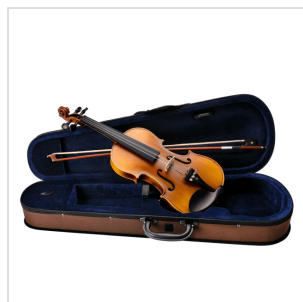

# 1/2 VIRTUOSO STUDENT PLUS VIOLIN WITH CASE AND BOW

---

Virtuoso Student pro series is the perfect choice for beginners demanding for affordable quality and playability. Virtuoso Student provides woods, finishes, crafting and details definitely unmatched in this market range, coming out with ebony with integrated individual adjuster tailpiece, bow, case, straps and rosin. A very complete hi-value deal.

### KEY FEATURES

Top: carved solid spruce

Back and sides: solid maple

Bridge: Maple

Fingerboard: Ebony

Pegs and Chinrest: dyed ebony

Tailpiece: ebony with integrated individual adjuster

Bow: student pro model in brazilian wood

Color: Cherry Brown

Finish: Satin Vintage

Case: preformed in brown with Blue interior

Accessories: rosin, straps, strings

Size: 1/2