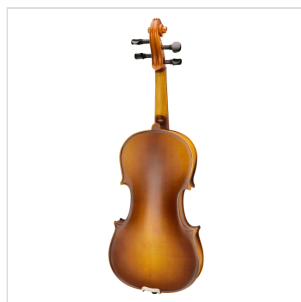

# 1/2 VIRTUOSO STUDENT PLUS VIOLIN WITH CASE AND BOW

---

Virtuoso Student pro series is the perfect choice for beginners demanding for affordable quality and playability. Virtuoso Student provides woods, finishes, crafting and details definitely unmatched in this market range, coming out with ebony with integrated individual adjuster tailpiece, bow, case, straps and rosin. A very complete hi-value deal.

### KEY FEATURES

Top: carved solid spruce

Back and sides: solid maple

Bridge: Maple

Fingerboard: Ebony

Pegs and Chinrest: dyed ebony

Tailpiece: ebony with integrated individual adjuster

Bow: student pro model in brazilian wood

Color: Cherry Brown

Finish: Satin Vintage

Case: preformed in brown with Blue interior

Accessories: rosin, straps, strings

Size: 1/2