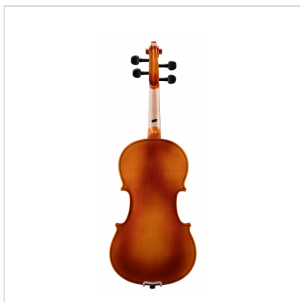

PVI-12

1/2 VIRTUOSO PRIMO VIOLIN WITH CASE AND BOW

Virtuoso Primo series is the perfect choice for beginners demanding for affordable quality and playability. Virtuoso Primo, finishes, crafting and details definitely unmatched in this market range, coming out with alloy alluminium with integrated individual adjuster tailpiece, bow, case, straps and rosin. A very complete hi-value deal.

PVI-12

1/2 VIRTUOSO PRIMO VIOLIN WITH CASE AND BOW

PRODUCT DETAILS

KEY FEATURES

Top: Laminated

Back and sides: laminated

Binding: well done purfling (inlaid)

Bridge: maple

Fingerboard: dyed maple

Pegs and Chinrest: dyed maple

Tailpiece: alloy aluminium with integrated individual adjuster

Bow: student model in brazilian wood section

Color: Cherry Brown

Finish: glossy

Case: preformed in brown with cream interior

Accessories: rosin, straps, strings

Size: 1/2