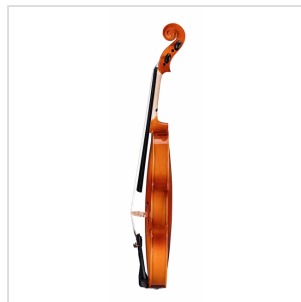

PVI-12

1/2 VIRTUOSO PRIMO VIOLIN WITH CASE AND BOW

Virtuoso Primo series is the perfect choice for beginners demanding for affordable quality and playability. Virtuoso Primo, finishes, crafting and details definitely unmatched in this market range, coming out with alloy alluminium with integrated individual adjuster tailpiece, bow, case, straps and rosin. A very complete hi-value deal.

PVI-12

1/2 VIRTUOSO PRIMO VIOLIN WITH CASE AND BOW

PRODUCT DETAILS

KEY FEATURES

Top: Laminated

Back and sides: laminated

Binding: well done purfling (inlaid)

Bridge: maple

Fingerboard: dyed maple

Pegs and Chinrest: dyed maple

Tailpiece: alloy aluminium with integrated individual adjuster

Bow: student model in brazilian wood section

Color: Cherry Brown

Finish: glossy

Case: preformed in brown with cream interior

Accessories: rosin, straps, strings

Size: 1/2