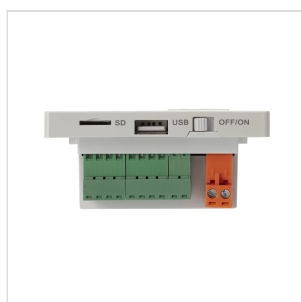

HWA-20 PLAY 2X10W WALL-MOUNT AMPLIFIER WITH PLAYER AND BT

HWA-20 PLAY is a mini in-wall amplifier capable of delivering 2x10W @ 8ohm. The elegant and functional design offers a simple interface thanks to the large LCD display.

The Class-D amplification stage with high efficiency, low thermal dissipation and maximum reliability. The multimedia player with USB port, SD-Card, FM Radio, BT, AUX input and remote control, accepts audio files in MP3, WAV, FLAC and other formats, making this amplifier easy to use in any user in hotels, home environments and more.

HWA-20 PLAY

2X10W WALL-MOUNT AMPLIFIER WITH PLAYER AND BT

PRODUCT DETAILS

KEY FEATURES

Convenient and Efficient Home Music Control Center

Stylish Design, User-Friendly Interface with LCD Display and remote control