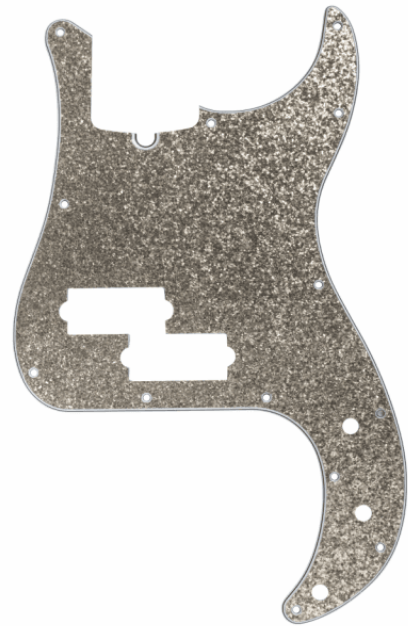

DPP PB SIS

P-BASS PICKGUARD SILVER SPARKLE

D'Andrea Pro Pickguards are the perfect option to change the look of your instrument! Each pickguard features vibrant, colorful patterns that add unique customization options to your guitar. Available in several different designs, these pickguards are precision-cut and hand polished with a 4-ply core. In addition, each pickguard is equipped with 11 screw holes, constructed of premium celluloid material and fits the exact specs of actual production models.

PRODUCT DETAILS

KEY FEATURES

Improve the look of your instrument with vibrant and colorful patterns

Precision-cut and hand polished

4-ply core

11 screw holes

Constructed of premium celluloid material