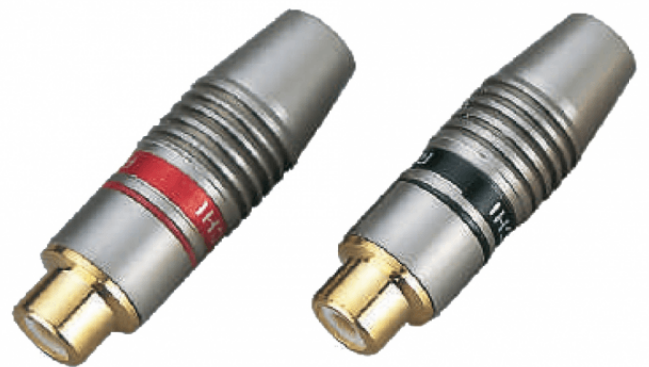

SRCA030F

RCA FEMALE CONNECTOR IN SATIN METAL (25 PCS PACKAGE)

RCA female connector in satin metal (25 pcs package)

PRODUCT DETAILS

KEY FEATURES

Package: 25 pcs

Material: satin metal