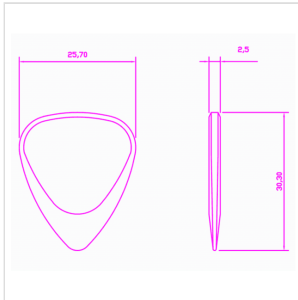

ZDT-PI-1

ZODIAC TONES "PISCES" 1 GUITAR PICK

Zodiac Tones are based upon the Classic 351 shape. They are CNC Milled to tight tolerances and are 2.5mm thick chamfering down to a playing tip at 0.7mm thick. Born under the same sign as Kurt Cobain.