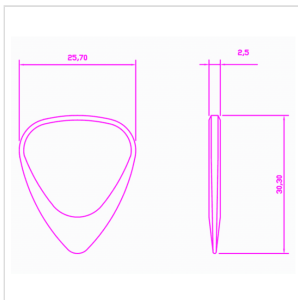

ZDT-LI-4

ZODIAC TONES "LIBRA" 4 GUITAR PICKS

Zodiac Tones are based upon the Classic 351 shape. They are CNC Milled to tight tolerances and are 2.5mm thick chamfering down to a playing tip at 0.7mm thick. Born under the same sign as John Lennon.