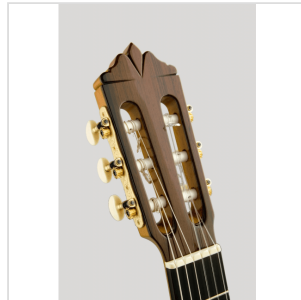

CARMELO DEL VALLE INDIA CONCERT CLASSICAL GUITAR

Concert classical guitar with solid German spruce or red cedar top and solid Indian Rosewood sides and back, hand made entirely in Spain with highly selected solid woods. Official three years guarantee by the producer MANUFACTURAS DE ALHAMBRA.

CARMELO DEL VALLE INDIA CONCERT CLASSICAL GUITAR

PRODUCT DETAILS

KEY FEATURES

TOP: solid red cedar

BACK AND SIDES: Solid Indian Rosewood

NECK: Spanish cedar reinforced with ebony

FINGERBOARD: Ebony

MACHINE HEADS: Luxury Gold plated

Scale length: 650 mm

Nut width: 52 mm

Upper Bout thickness: 100 mm

Lower Bout thickness: 107 mm

Neck thickness @ 1st fret: 22 mm

Neck thickness @ 12th fret: 25 mm

Hardcase included