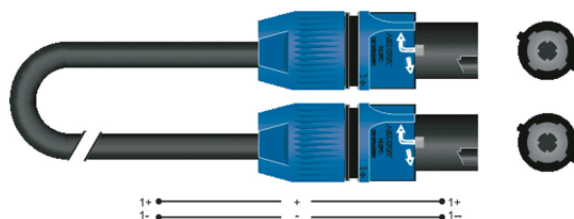

SC61BK250GN

SPEAKER CABLE SPEAKON 2 POLES FEMALE NEUTRIK® - SPEAKON 2 POLES FEMALE NEUTRIK® / 25 MT

These twinaxial speaker cable lines are a valid product to connect speaker systems with long cable run and large conductor areas or shorter bridge cables with lower power requirements. The section on 2.50 mm² satisfies a wide range of requirements. It is supplied with robust PE insulation and a flexible PVC jacket suitable to all sort of applications.

 Speakon cable connector female 2 pole / NL2FX
Neutrik

 Speakon cable connector female 2 pole / NL2FX
Neutrik

 BC84 SPK Speaker Cable

SC61BK250GN

SPEAKER CABLE SPEAKON 2 POLES FEMALE NEUTRIK® - SPEAKON 2 POLES FEMALE NEUTRIK® / 25 MT

PRODUCT DETAILS

KEY FEATURES

Connectors: 2x Speakon 2 poles female NEUTRIK® NL2FC

Twinaxial BC86SPK speaker cable

Wire area: 2x 2.50 mm²

Cable diameter: 8.7 mm

PVC jacket

PE insulation grants very low capacity

Flexible, easy winding

Application: live, studio

Length: 25 mt

SPECIFICATIONS

Wire area 2x 2.50 mm²

Cable diameter 8.7 mm

PVC jacket

Connectors 2x Speakon 2 poles female NEUTRIK® NL2FC