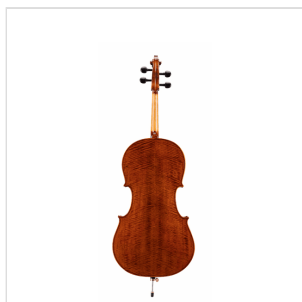

VPCE-SV12

ALL SOLID WOOD 1/2 CELLO WITH FLAMED MAPLE BACK AND SIDE

Wood is a key element to build high quality bowed instruments. Virtuoso Pro SV is an all solid wood cello with rich tone e defined attack. Flamed maple back and sides creates a stunning visual effect and provide a brighter tone enhancing medium and high frequencies. Hand rubbed spirit varnish, bring a classic and elegant look. Frame and peg tuners are in ebony wood. Coming with carrying bag and brazilwood bow, Virtuoso Pro SV is the perfect choice for the student looking for an instrument with great tone and appealing look.

VPCE-SV12

ALL SOLID WOOD 1/2 CELLO WITH FLAMED MAPLE BACK AND SIDE

PRODUCT DETAILS

KEY FEATURES

Solid spruce top

Solid flame maple back & side

Maple neck

Ebony fingerboard

Ebony peg tuners

Ebony nut

Hand rubbed spirit varnish

French Style design maple bridge

Diecast metal tailpiece with four fine tuners

Included brazil wood bow with octagonal stick and natural hair

Padded carrying bag with bow pocket and carrying straps