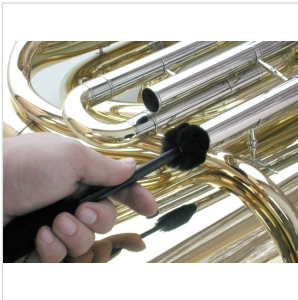

H-BSTU **BRUSH SAVER BOW FOR TUBA**

The products HW Pad-SAVER® and HW Brass-SAVER® are designed to maintain easily and effectively your instrument clean, safe and ready to play

PRODUCT DETAILS

KEY FEATURES

Brush saver bow for tuba