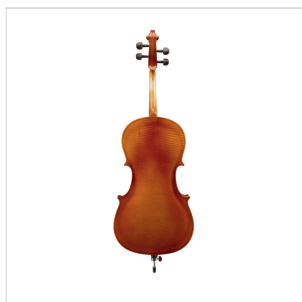

OCE-44

CELLO VIRTUOSO OCE 4/4 WITH SOLID SPRUCE TOP AND SOLID MAPLE BACK AND SIDE

Virtuoso orchestra is a cello that offers the best value for money. Made entirely of solid wood, soundboard in selected spruce, sides and back in flamed maple. The Virtuoso OCE model offers tone, full warmth and a firm attack. The design is of traditional type with painting in classic shades. Built with excellent materials and equipped with bag and headband. Ideal for advanced study.

OCE-44

CELLO VIRTUOSO OCE 4/4 WITH SOLID SPRUCE TOP AND SOLID MAPLE BACK AND SIDE

PRODUCT DETAILS

KEY FEATURES

Solid spruce top

solid Maple back and sides

Maple neck

ebony fingerboard

paint binding

Ebony nut

Ebony pegs

Maple bridge, French Style

Diecast metal tailpiece with 4 fine tuners

Included wood bow with octagonal stick and natural hair

Padded carrying bag with bow pocket and carrying straps