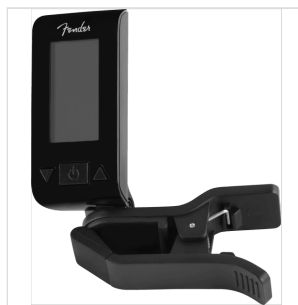

# ORIGINAL TUNER, BLACK

Engineered for players who need a compact, reliable and accurate tuning system, the Fender Original Tuner delivers on all of these criteria—plus a shot of signature style. The powerful vibration-based tuning engine ensures dependable precision, while the bright LCD screen with 360° angle-adjustable swivel is easy-to-read in any performance environment. Featuring Fender color-matched-to-guitar colors, this tuner is a sure-fire Fender lover's favorite.

# ORIGINAL TUNER, BLACK

### KEY FEATURES

Vibration-based chromatic tuning system for acoustic and electric guitar, bass, mandolin, banjo, ukulele or any stringed instrument

Horizontal bright color LCD screen with curved lens

Strong clamp with 360° swivel for viewing from any angle